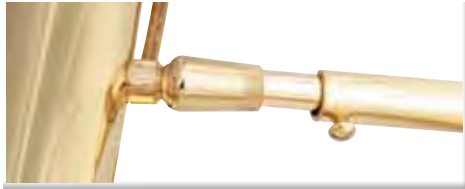

slimline Picture Lights

All Slimline Picture Lights featured include the following. Ultra compact shade design. Adjustable swivel shade and telescopic bracket to adjust in or out from painting. On/off switch on line cord. Highly reflective interior finish for maximum light output.